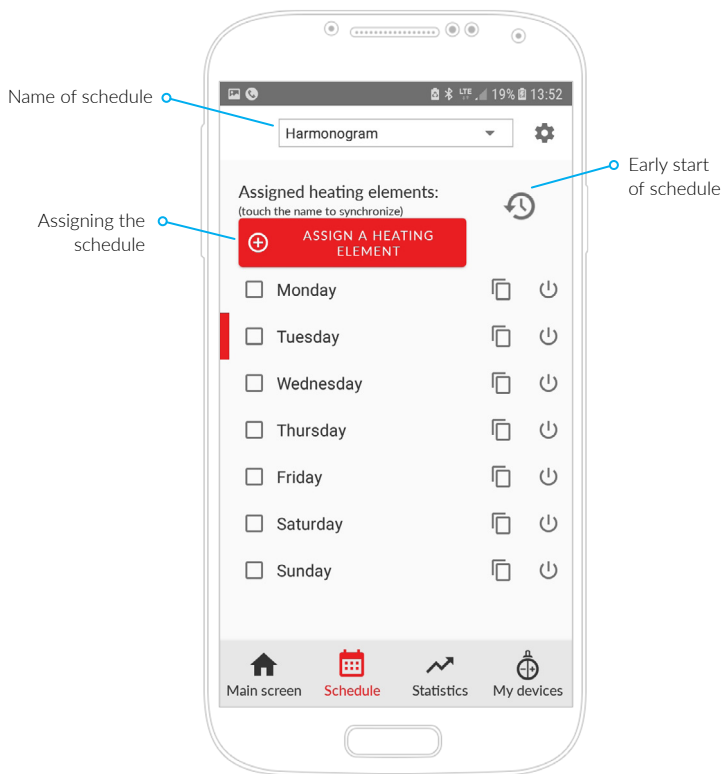

Schedule

(active screen)