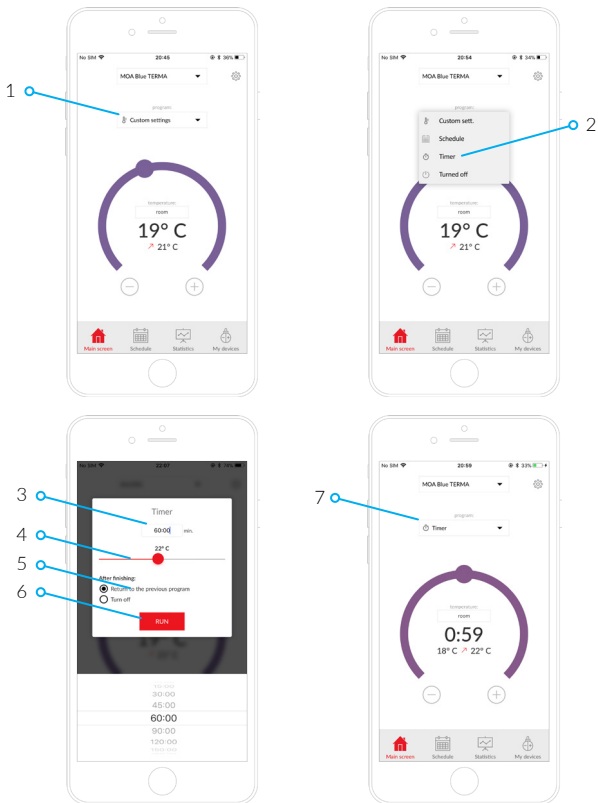

Setting timer