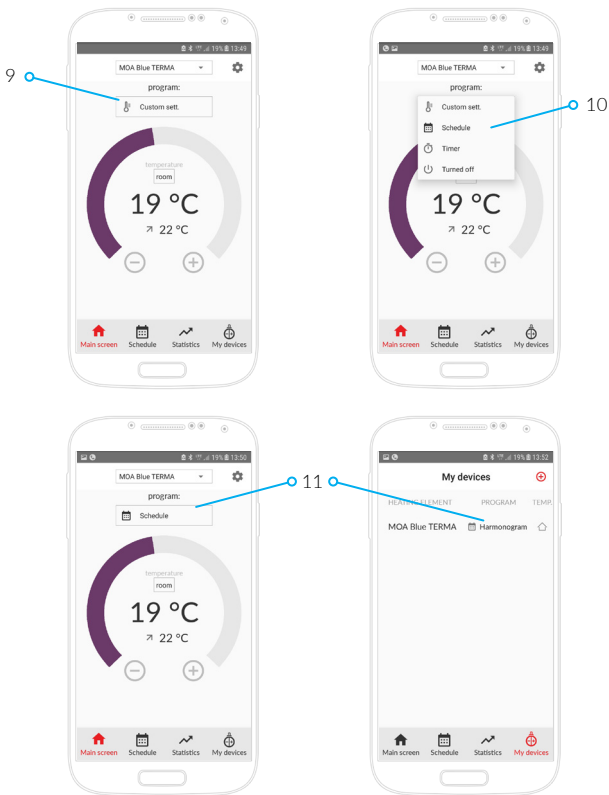

Setting schedule

(2)