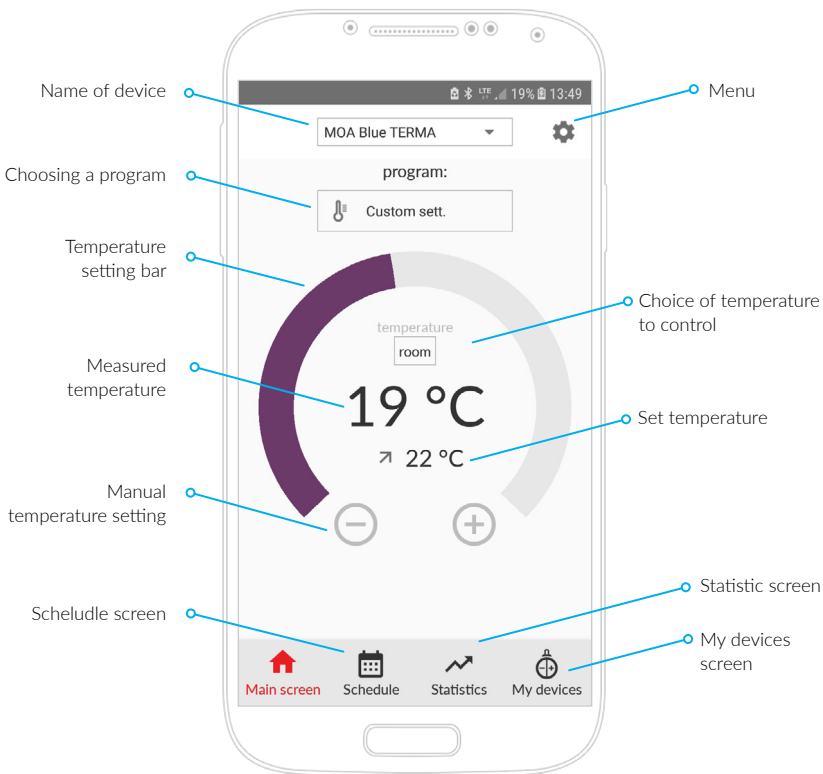

# Index

Main screen	18
My devices	19
Schedule	20
Setting schedule	21
Setting timer	23
Adding a heating element	24

Main screen	25
My devices	26
Schedule	27
Setting schedule	28
Setting timer	30
Adding a heating element	31

# Main screen

(active screen)

# My devices

(info screen)