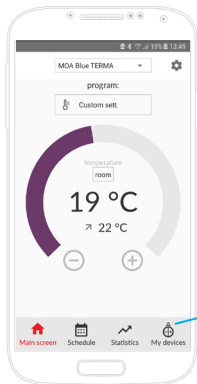

# Setting schedule

(2)

# Setting timer

# Main screen

(active screen)