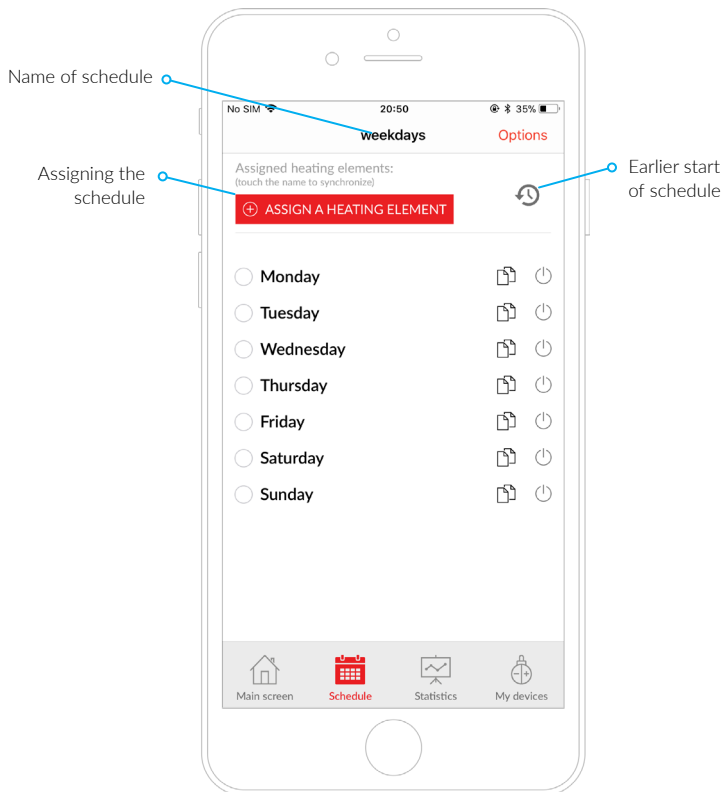

Schedule

(active screen)