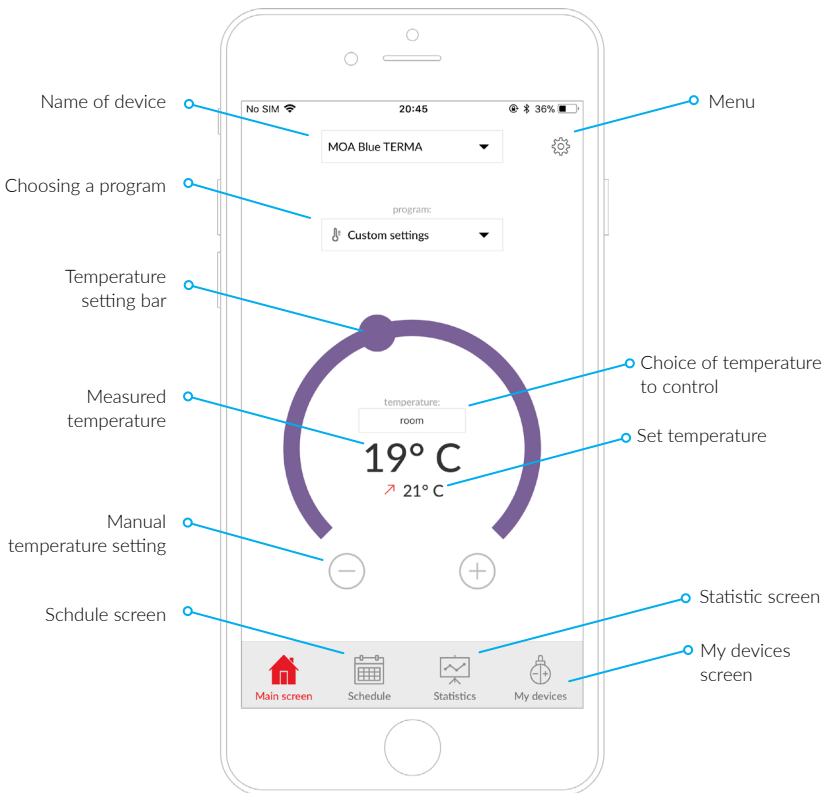

# Setting timer

# Main screen

(active screen)