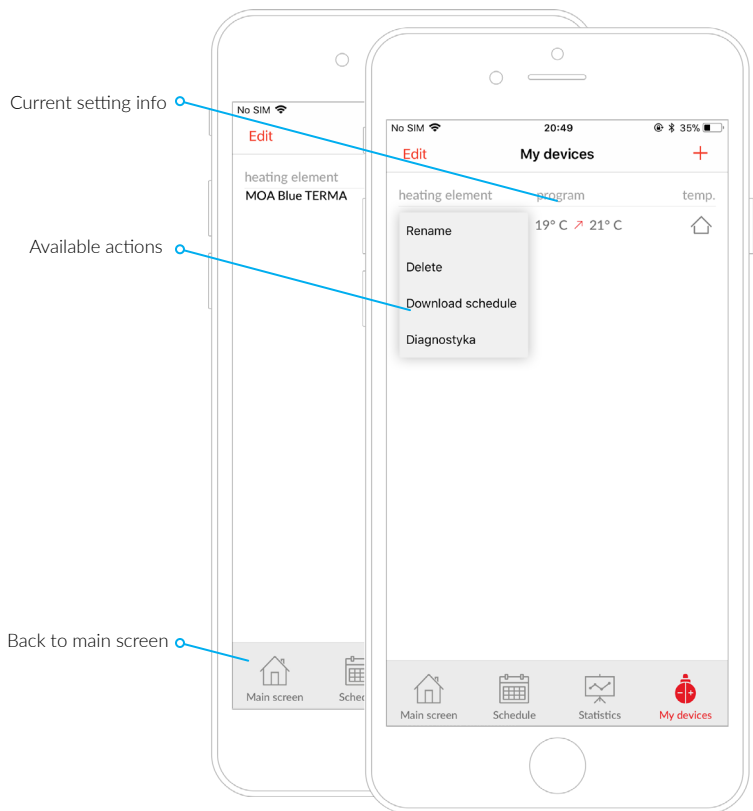

# Adding a heating element

# Main screen

(active screen)

# My devices

(info screen)