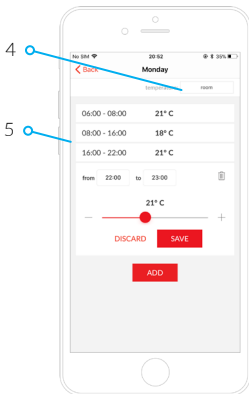

Setting schedule

(1)