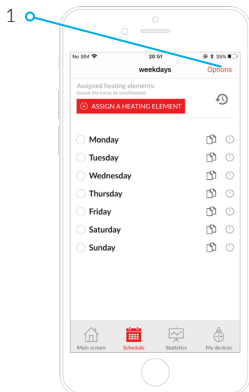

Setting schedule

(1)