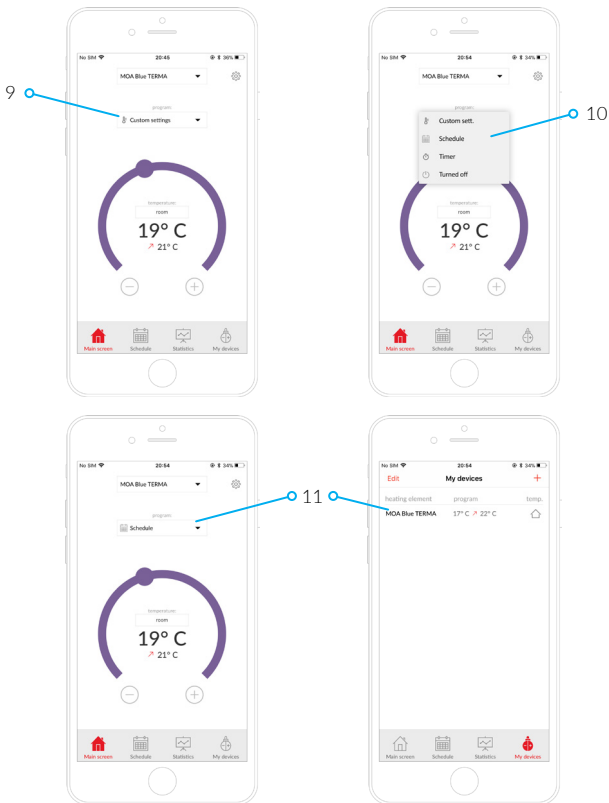

Setting schedule

(2)