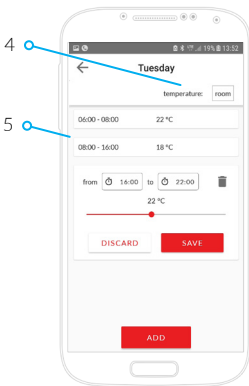

Setting schedule

(1)