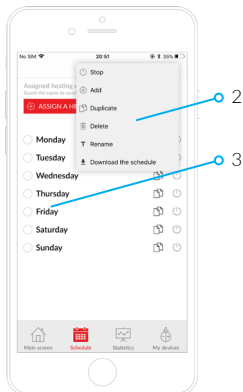

Setting schedule

(1)