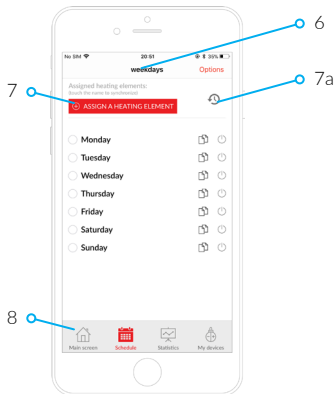

Setting schedule

(1)