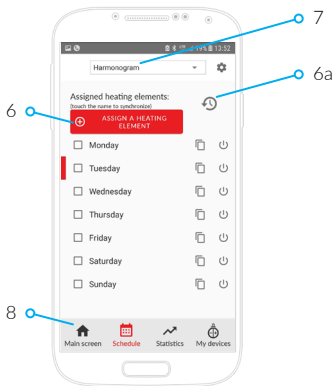

Setting schedule

(1)