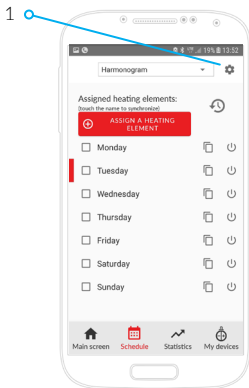

Setting schedule

(1)