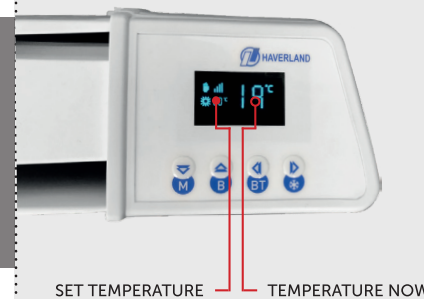

CONTROL PANEL

CONNECTING TO THE APP

Download Haverland BT app from AppStore (iOS) or Google Play (Android).
Set your heating program by assigning mode icons. Press connect on app.
Press on your unit.
Press on the app.
'Haverland' should appear on the app. Press this to select your unit.
Press to send program to the selected radiator.