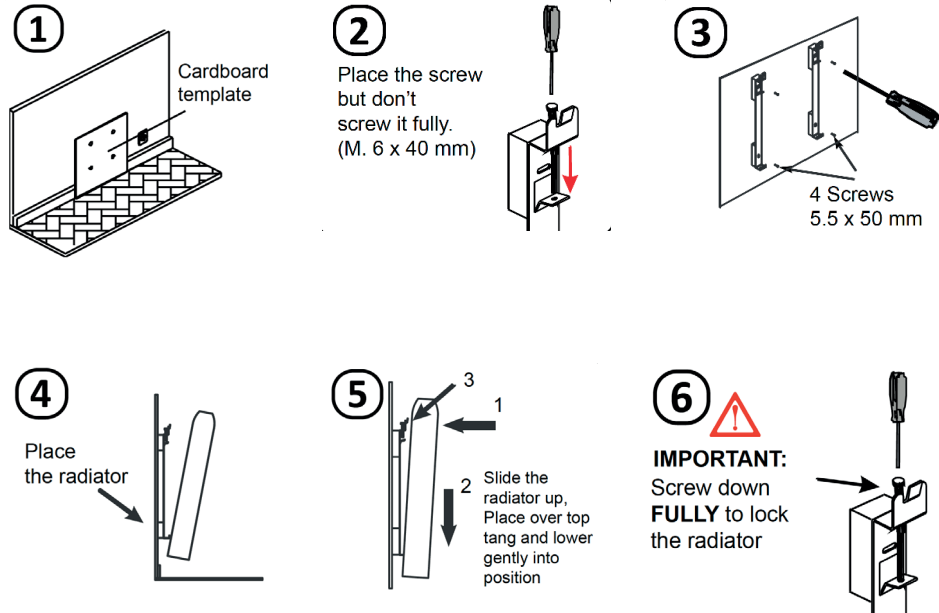

## INSTALLATION

Fix firmly to a solid and levelled wall.  
Check socket is within reaching distance.  
Unit must not be mounted within 15cm of any object - including adjacent walls.